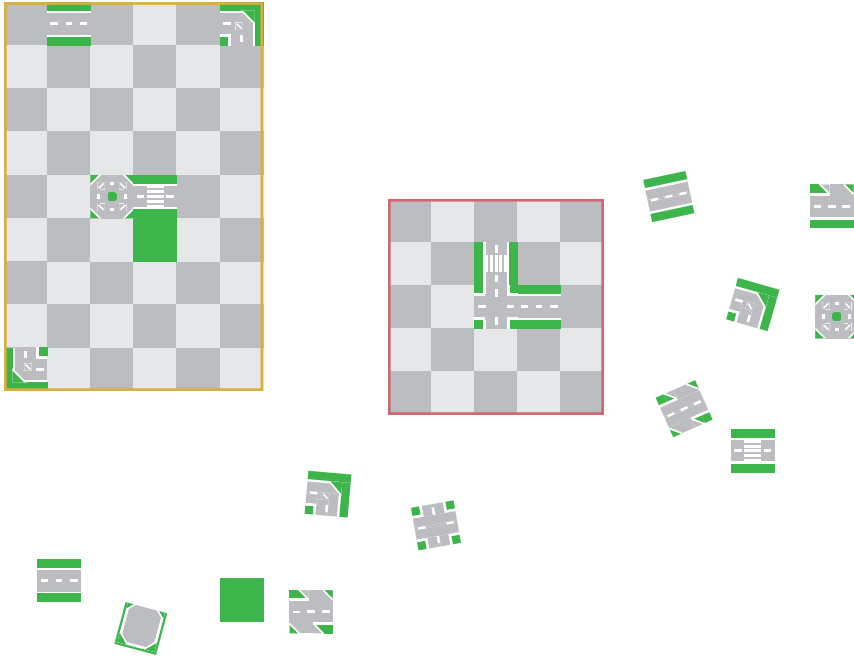

VEHICLE QUILT - ROAD ASSEMBLY

your road quilt design

To design your road quilt, cut out the road blocks on the last page. On the next pages you'll find several quilt designs for the 9" and 18" blocks. The size of the road squares fit the size of the grey squares. Have fun!

STEP 2: DESIGN YOUR VEHICLE QUILT