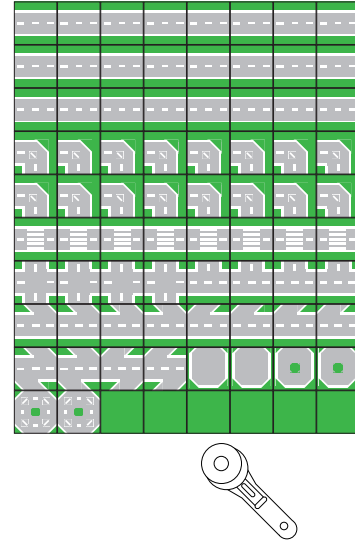

STEP 1: CUT OUT THE VEHICLE BLOCKS