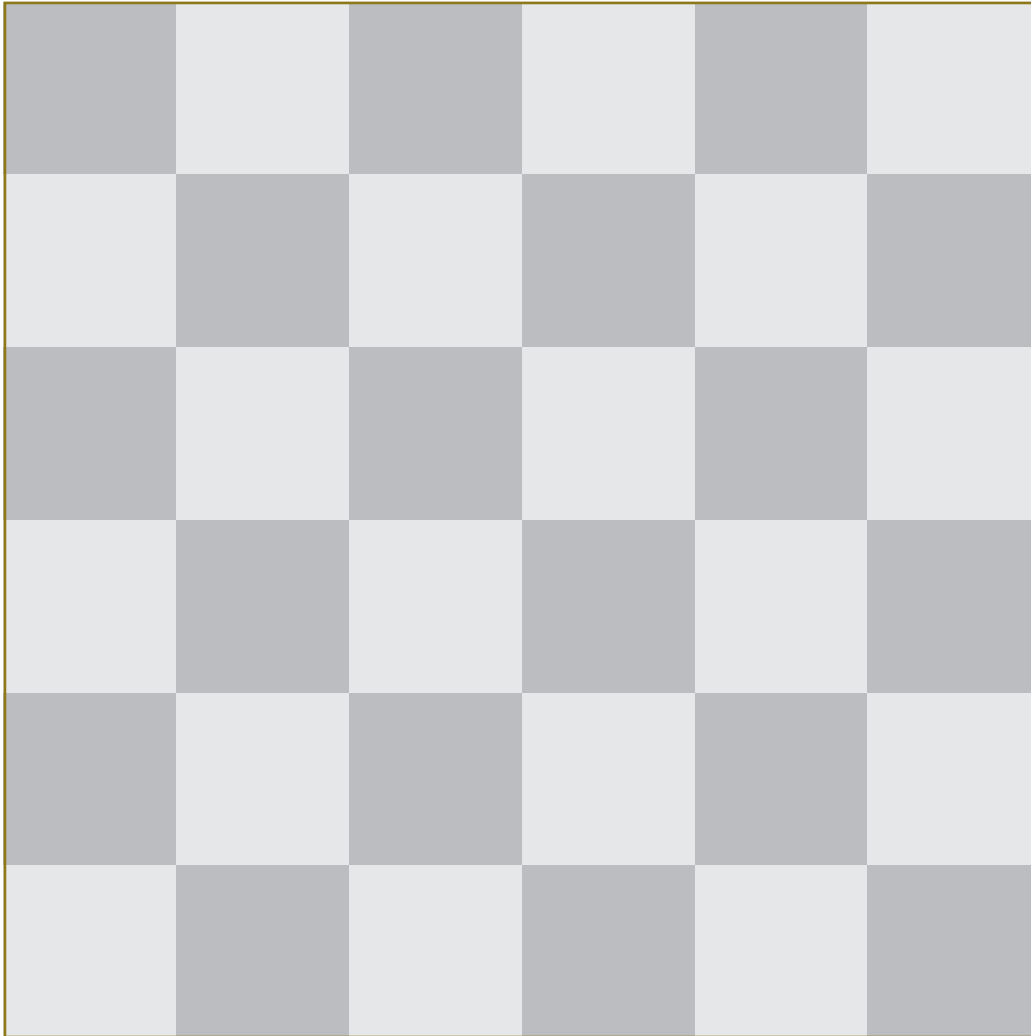

VEHICLE QUILT - ROAD ASSEMBLY 9" BLOCKS

your road quilt design

6 x 6 BLOCK QUILT WITH 9" x 9" BLOCKS
(54 1/2" x 54 1/2")