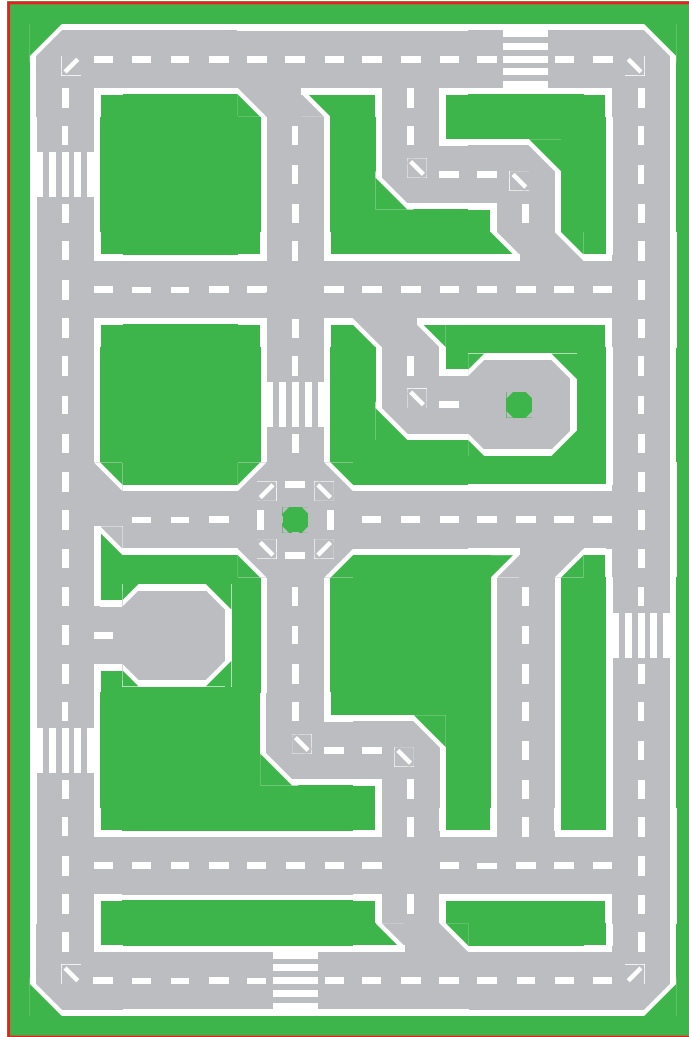

## VEHICLE QUILT - ROAD ASSEMBLY -

A QUILT PATTERN BY ALEXANDRA VOGT  
BLOCK SIZE 18" x 18" (9" x 9") | UNFINISHED BLOCK SIZE: 18 1/2" x 18 1/2" (9 1/2" x 9 1/2")

@QUILTSANDNICESTUFF | WWW.QUILTSANDNICESTUFF.COM  
PLEASE SHARE PROGRESS ON SOCIAL MEDIA WITH #VEHICLEQUILT AND #QUILTSANDNICESTUFFPATTERN  
© 2023 ALEXANDRA VOGT. ALL RIGHTS RESERVED. IT IS NOT ALLOWED TO COPY OR SHARE THIS PATTERN.  
No. 100700\_1n

# VEHICLE QUILT - ROAD ASSEMBLY

your road quilt design

To design your road quilt, cut out the road blocks on the last page. On the next pages you'll find several quilt designs for the 9" and 18" blocks. The size of the road squares fit the size of the grey squares. Have fun!

# VEHICLE QUILT - ROAD ASSEMBLY 18" BLOCKS

your road quilt design

3 x 3 BLOCK QUILT WITH 18" x 18" BLOCKS  
(54 1/2" x 54 1/2")

3 x 4 BLOCK QUILT WITH 18" x 18" BLOCKS  
(54 1/2" x 72 1/2")

# VEHICLE QUILT - ROAD ASSEMBLY 18" BLOCKS

your road quilt design

4 x 4 BLOCK QUILT WITH 18" x 18" BLOCKS  
(72 1/2" x 72 1/2")